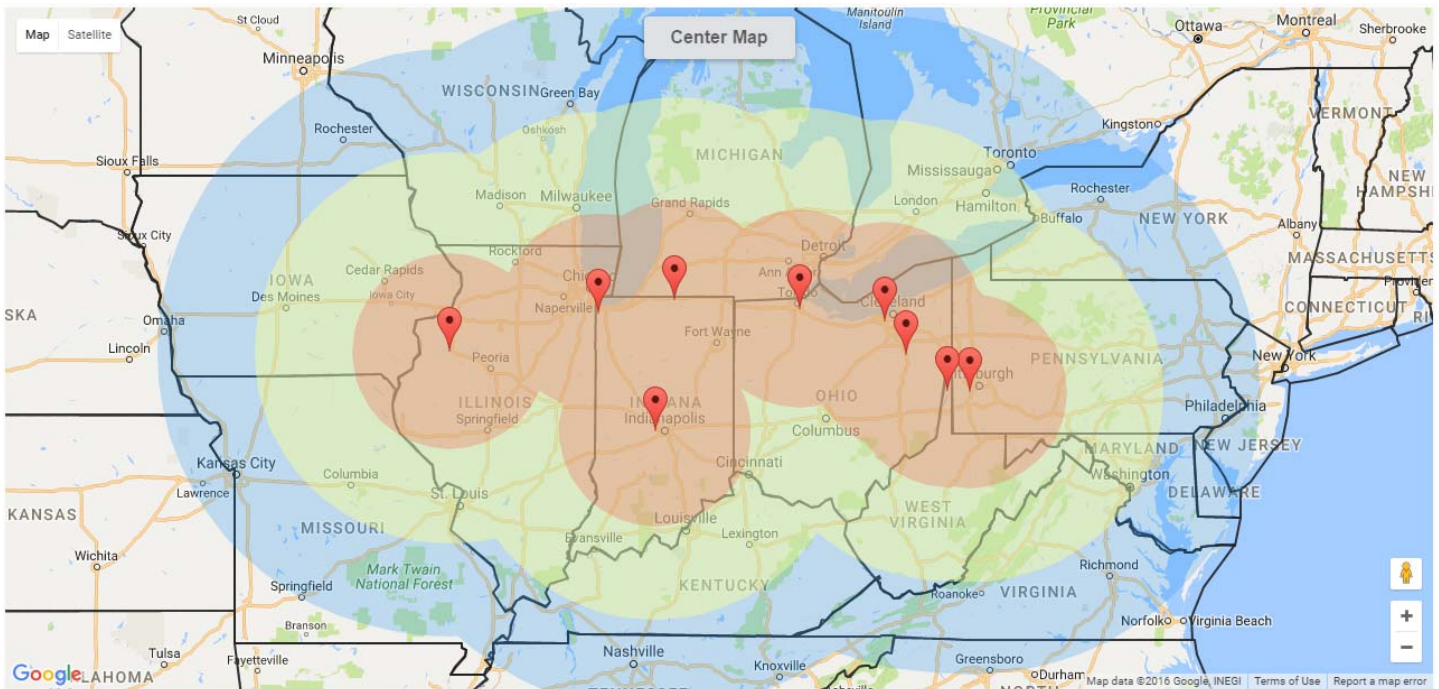

24 Hour Emergency Response Line: 1-800-488-0910

With multiple response locations, SUNPRO is geographically situated to provide a two to four hour response time throughout the Midwest. Our company specializes in providing 24-hour Emergency Spill Response and Remediation services for Petroleum and Chemical Products, Hazardous Releases including PCB, Hazardous Wastes and Bio-Hazardous Wastes, Industrial Spills, Traffic Accidents and Shifted Cargo, Load Transfers, Remediation and Waterway Recovery and Restoration.

SUNPRO Regional Locations

24 Hour Emergency Response Line: 1-800-488-0910

CORPORATE OFFICE

7640 Whipple Ave NW
North Canton OH 44720
Phone: 330-966-0910
Fax: 330-966-1954

*Service area: Ohio, Northern West Virginia,
Western Pennsylvania*

MICHIGAN/INDIANA REGIONAL OFFICE

53971 North Park
Elkhart, IN 46514
Phone: 574-262-3556
Fax: 574-262-9780

*Service area: North & Eastern Indiana, Southern
Michigan, Western Ohio*

CHICAGO REGIONAL OFFICE

500 Kennedy Ave
Scherverville, IN 46375
Phone: 219-322-9054
Fax: 219-322-1054

*Service area: North & Western Indiana, Eastern
Illinois*

PITTSBURGH REGIONAL OFFICE

700 Millers Run Rd PO Box 442
Cuddy, PA 15031
Phone: 412-220-4429
Fax: 412-220-4433

*Service area: Southeast Ohio, Western
Pennsylvania, Northern West Virginia*

NORTHWEST OHIO REGIONAL OFFICE

6915 Commodore Dr
Walbridge, OH 43465
Phone: 800-488-0910

*Service area: Michigan, Northwest Ohio,
Northeast Indiana*

STUEBENVILLE REGIONAL OFFICE

235 North 3rd St
Stuebenville, Ohio
Phone: 800-488-0910

*Service area: Southeast Ohio, Southwest
Pennsylvania, Northern West Virginia*

CLEVELAND OHIO REGIONAL OFFICE

6511 Eastland Rd. Unit 110
Brook Park, OH 44142
Phone: 440-973-4707
Fax: 440-973-4709

*Service area: Northeast Ohio, Northwest
Pennsylvania*

GALESBURG REGIONAL OFFICE

945 Monmouth Blvd.
Galesburg, IL 61401
Phone: 309-337-6481

Service area: Western Illinois, Iowa, Missouri

INDIANAPOLIS REGIONAL OFFICE

9251 E. US Hwy 36 Suite 9
Avon, IN 46123
Phone: 317-602-3063
Fax: 317-602-3223

*Service area: Mid and Southern Indiana, South
West Ohio, Southern Illinois, North Kentucky*