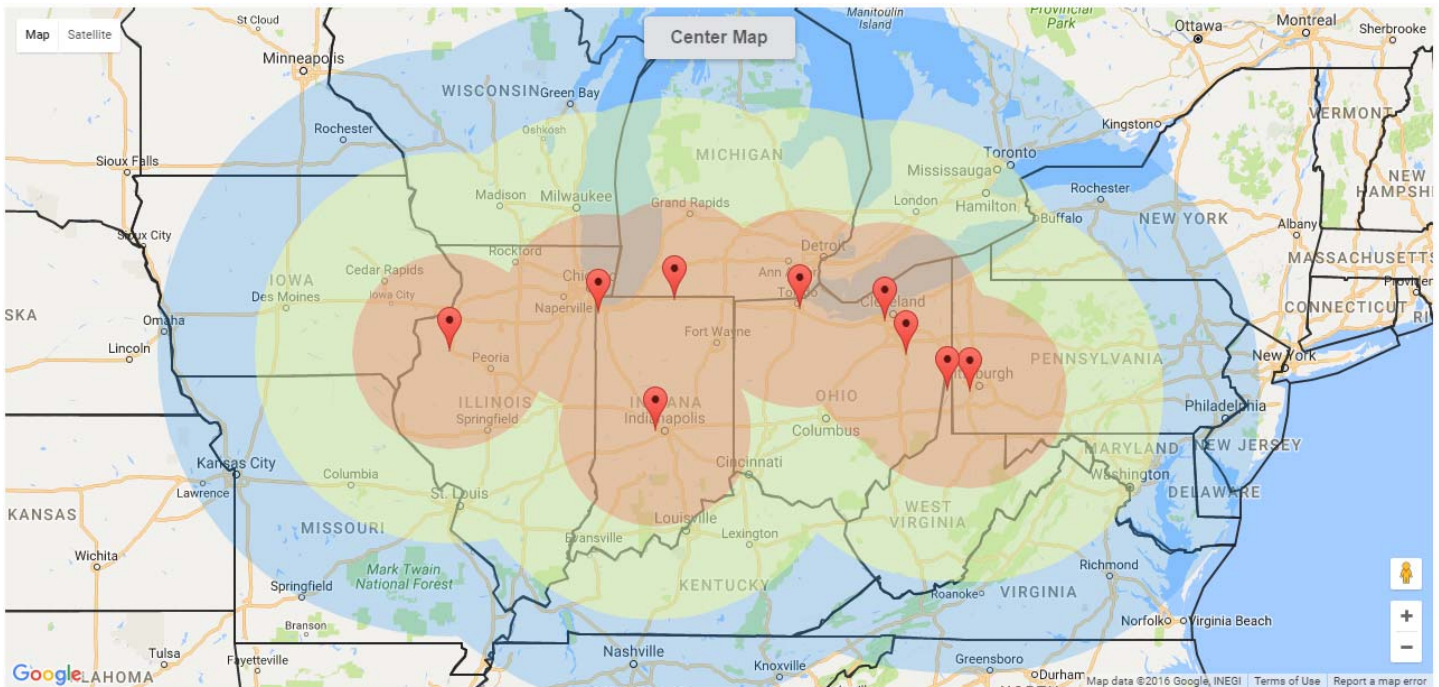

24 Hour Emergency Response Line: 1-800-488-0910

With multiple response locations, SUNPRO is geographically situated to provide a two to four hour response time throughout the Midwest. Our company specializes in providing 24-hour Emergency Spill Response and Remediation services for Petroleum and Chemical Products, Hazardous Releases including PCB, Hazardous Wastes and Bio-Hazardous Wastes, Industrial Spills, Traffic Accidents and Shifted Cargo, Load Transfers, Remediation and Waterway Recovery and Restoration.

SUNPRO Regional Locations

24 Hour Emergency Response Line: 1-800-488-0910

CORPORATE OFFICE

7640 Whipple Ave NW
North Canton OH 44720
Phone: 330-966-0910
Fax: 330-966-1954

*Service area: Ohio, Northern West Virginia,
Western Pennsylvania*

MICHIGAN/INDIANA REGIONAL OFFICE

53971 North Park
Elkhart, IN 46514
Phone: 574-262-3556
Fax: 574-262-9780

*Service area: North & Eastern Indiana, Southern
Michigan, Western Ohio*

CHICAGO REGIONAL OFFICE

500 Kennedy Ave
Scherverville, IN 46375
Phone: 219-322-9054
Fax: 219-322-1054

*Service area: North & Western Indiana, Eastern
Illinois*

PITTSBURGH REGIONAL OFFICE

700 Millers Run Rd PO Box 442
Cuddy, PA 15031
Phone: 412-220-4429
Fax: 412-220-4433

*Service area: Southeast Ohio, Western
Pennsylvania, Northern West Virginia*

NORTHWEST OHIO REGIONAL OFFICE

6915 Commodore Dr
Walbridge, OH 43465
Phone: 800-488-0910

*Service area: Michigan, Northwest Ohio,
Northeast Indiana*

STUEBENVILLE REGIONAL OFFICE

235 North 3rd St
Stuebenville, Ohio
Phone: 800-488-0910

*Service area: Southeast Ohio, Southwest
Pennsylvania, Northern West Virginia*

CLEVELAND OHIO REGIONAL OFFICE

6511 Eastland Rd. Unit 110
Brook Park, OH 44142
Phone: 440-973-4707
Fax: 440-973-4709

*Service area: Northeast Ohio, Northwest
Pennsylvania*

GALESBURG REGIONAL OFFICE

945 Monmouth Blvd.
Galesburg, IL 61401
Phone: 309-337-6481

Service area: Western Illinois, Iowa, Missouri

INDIANAPOLIS REGIONAL OFFICE

9251 E. US Hwy 36 Suite 9
Avon, IN 46123
Phone: 317-602-3063
Fax: 317-602-3223

*Service area: Mid and Southern Indiana, South
West Ohio, Southern Illinois, North Kentucky*