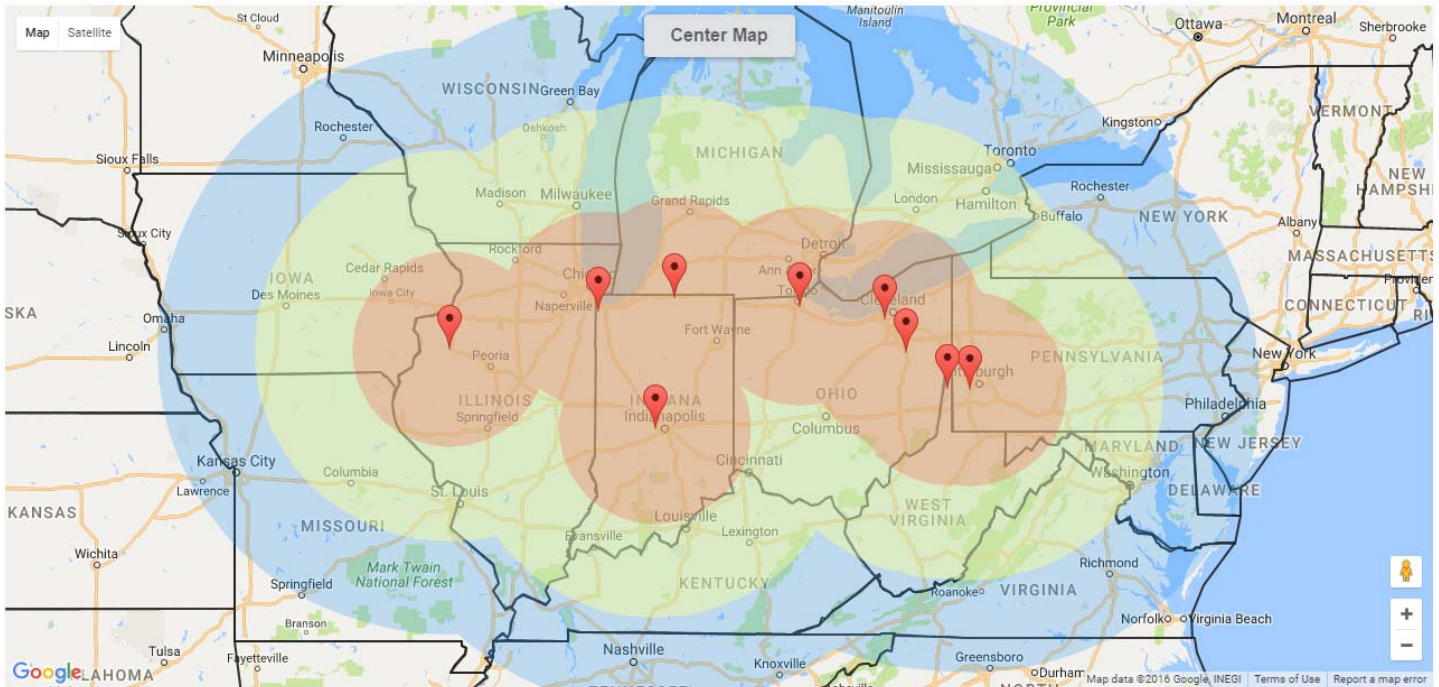

24 Hour Emergency Response Line: 1-800-488-0910

With multiple response locations, SUNPRO is geographically situated to provide a two to four hour response time throughout the Midwest. Our company specializes in providing 24-hour Emergency Spill Response and Remediation services for Petroleum and Chemical Products, Hazardous Releases including PCB, Hazardous Wastes and Bio-Hazardous Wastes, Industrial Spills, Traffic Accidents and Shifted Cargo, Load Transfers, Remediation and Waterway Recovery and Restoration.

SUNPRO Regional Locations

24 Hour Emergency Response Line: 1-800-488-0910

CORPORATE OFFICE

7640 Whipple Ave NW
North Canton OH 44720
Phone: 330-966-0910
Fax: 330-966-1954

*Service area: Ohio, Northern West Virginia,
Western Pennsylvania*

MICHIGAN/INDIANA REGIONAL OFFICE

53971 North Park
Elkhart, IN 46514
Phone: 574-262-3556
Fax: 574-262-9780

*Service area: North & Eastern Indiana, Southern
Michigan, Western Ohio*

CHICAGO REGIONAL OFFICE

500 Kennedy Ave
Scherverville, IN 46375
Phone: 219-322-9054
Fax: 219-322-1054

*Service area: North & Western Indiana, Eastern
Illinois*

PITTSBURGH REGIONAL OFFICE

700 Millers Run Rd PO Box 442
Cuddy, PA 15031
Phone: 412-220-4429
Fax: 412-220-4433

*Service area: Southeast Ohio, Western
Pennsylvania, Northern West Virginia*

NORTHWEST OHIO REGIONAL OFFICE

6915 Commodore Dr
Walbridge, OH 43465
Phone: 800-488-0910

*Service area: Michigan, Northwest Ohio,
Northeast Indiana*

STUEBENVILLE REGIONAL OFFICE

235 North 3rd St
Stuebenville, Ohio
Phone: 800-488-0910

*Service area: Southeast Ohio, Southwest
Pennsylvania, Northern West Virginia*

CLEVELAND OHIO REGIONAL OFFICE

6511 Eastland Rd. Unit 110
Brook Park, OH 44142
Phone: 440-973-4707
Fax: 440-973-4709

*Service area: Northeast Ohio, Northwest
Pennsylvania*

GALESBURG REGIONAL OFFICE

945 Monmouth Blvd.
Galesburg, IL 61401
Phone: 309-337-6481

Service area: Western Illinois, Iowa, Missouri

INDIANAPOLIS REGIONAL OFFICE

9251 E. US Hwy 36 Suite 9
Avon, IN 46123
Phone: 317-602-3063
Fax: 317-602-3223

*Service area: Mid and Southern Indiana, South
West Ohio, Southern Illinois, North Kentucky*