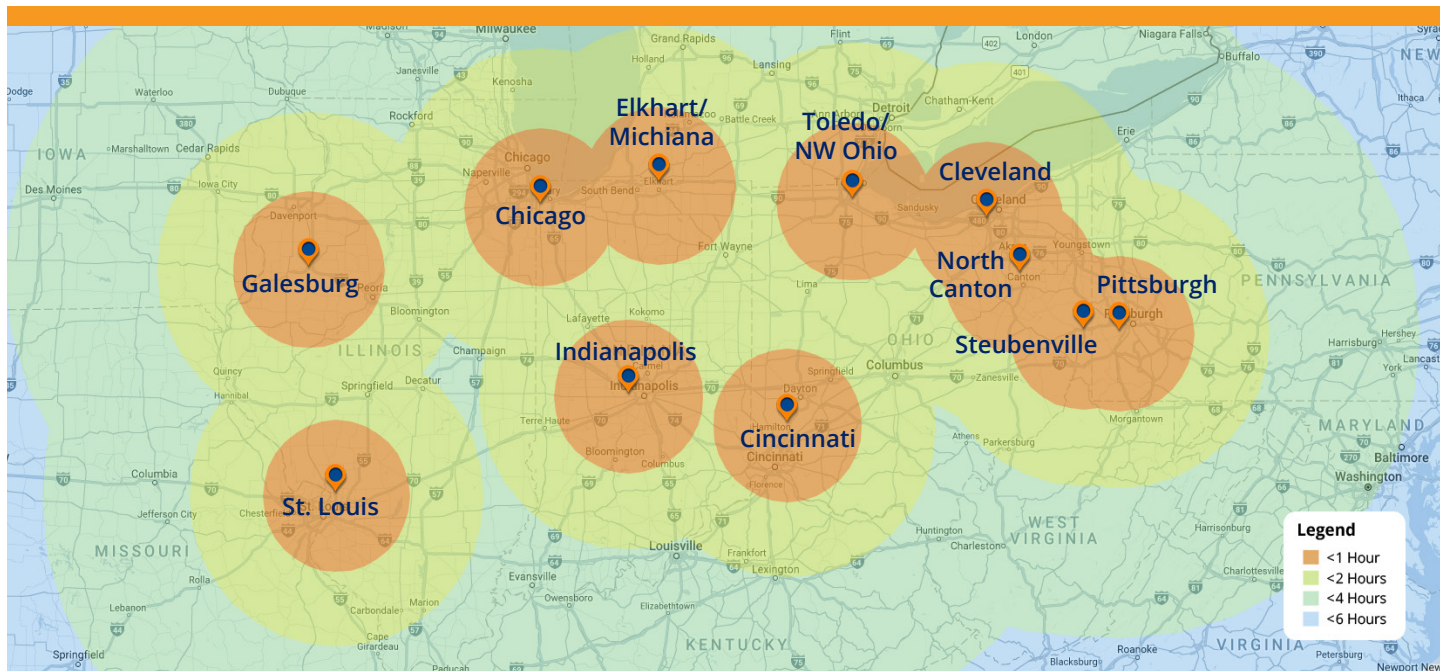

EMERGENCY SPILL RESPONSE

SUNPRO emergency services are available 24 hours a day, 365 days a year. With multiple service centers throughout the Midwest, we're always close by with the equipment and professional service you need. Day or night, our team is ready to respond to any spill or emergency.

TRUE PARTNERSHIP

SUNPRO and Savage together offer the scope and services you need, whether you're dealing with an emergency, planned maintenance, in-plant operations, or moving mission-critical materials. Working with us means working with a partner you can count on.

24 Hour Emergency Response Line: 1-800-488-0910

NORTH CANTON

7640 Whipple Ave NW
North Canton, OH 44720
P: 330-966-0910
F: 330-966-1954

CINCINNATI

4410 Lefferson Ave
Middletown, OH 45044
P: 513-259-0445

CLEVELAND

6511 Eastland Rd
Unit 110
Brook Park, OH 44142
P: 440-973-4707
F: 440-973-4709

STEUDEVILLE

235 North 3rd St
Steuenville, OH 43952
P: 740-314-8498
F: 740-792-4163

TOLEDO/NW OHIO

6915 Commodore Dr
Walbridge, OH 43465
P: 567-297-4272

GALESBURG

945 Monmouth Blvd
Galesburg, IL 61401
P: 330-361-7636

ST. LOUIS

4491 Wanda Rd
Edwardsville, IL 62025
P: 618-791-4860

CHICAGO

500 Kennedy Ave
Schererville, IN 46375
P: 219-322-9054
F: 219-322-1054

INDIANAPOLIS

9251 E. US Hwy 36
Suite 9
Avon, IN 46123
P: 317-602-3063
F: 317-602-3223

ELKHART/ MICHIANA

53971 North Park
Elkhart, IN 46514
P: 574-262-3556
F: 574-262-9780

PITTSBURGH

700 Millers Run Rd
PO Box 442
Cuddy, PA 15031
P: 412-220-4429
F: 412-220-4433

SunproServices.com
SavageServices.com

SUNPRO™
A SAVAGE® Company