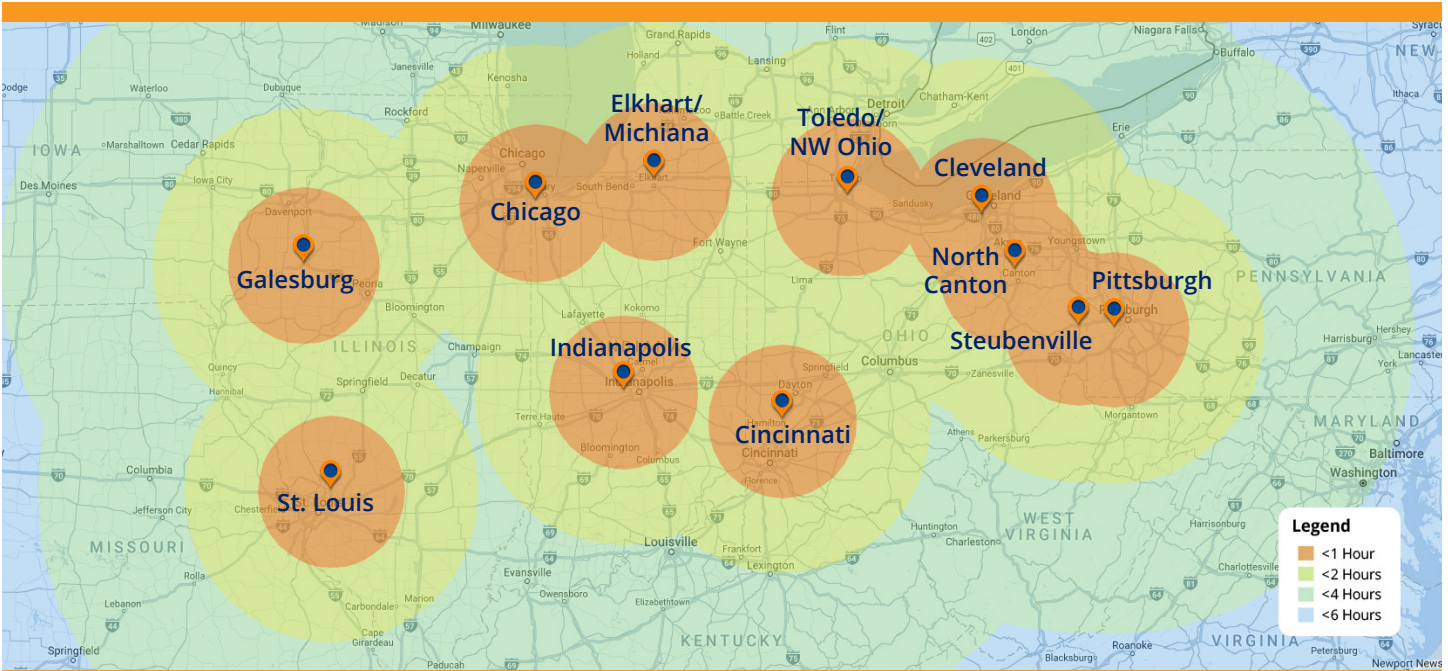

EMERGENCY SPILL RESPONSE

SUNPRO emergency services are available 24 hours a day, 365 days a year. With multiple service centers throughout the Midwest, we're always close by with the equipment and professional service you need. Day or night, our team is ready to respond to any spill or emergency.

TRUE PARTNERSHIP

SUNPRO and Savage together offer the scope and services you need, whether you're dealing with an emergency, planned maintenance, in-plant operations, or moving mission-critical materials. Working with us means working with a partner you can count on.

Legend

- <1 Hour
- <2 Hours
- <4 Hours
- <6 Hours

24 Hour Emergency Response Line: 1-800-488-0910

NORTH CANTON
7640 Whipple Ave NW
North Canton, OH 44720
P: 330-966-0910
F: 330-966-1954

CINCINNATI
4410 Lefferson Ave
Middletown, OH 45044
P: 513-259-0445

CLEVELAND
6511 Eastland Rd
Unit 110
Brook Park, OH 44142
P: 440-973-4707
F: 440-973-4709

STEUDEVILLE
235 North 3rd St
Steubenville, OH 43952
P: 740-314-8498
F: 740-792-4163

TOLEDO/NW OHIO
6915 Commodore Dr
Walbridge, OH 43465
P: 567-297-4272

GALESBURG
945 Monmouth Blvd
Galesburg, IL 61401
P: 330-361-7636

ST. LOUIS
4491 Wanda Rd
Edwardsville, IL 62025
P: 618-791-4860

CHICAGO
500 Kennedy Ave
Schererville, IN 46375
P: 219-322-9054
F: 219-322-1054

INDIANAPOLIS
9251 E. US Hwy 36
Suite 9
Avon, IN 46123
P: 317-602-3063
F: 317-602-3223

ELKHART/MICHIANA
53971 North Park
Elkhart, IN 46514
P: 574-262-3556
F: 574-262-9780

PITTSBURGH
700 Millers Run Rd
PO Box 442
Cuddy, PA 15031
P: 412-220-4429
F: 412-220-4433

SunproServices.com
SavageServices.com