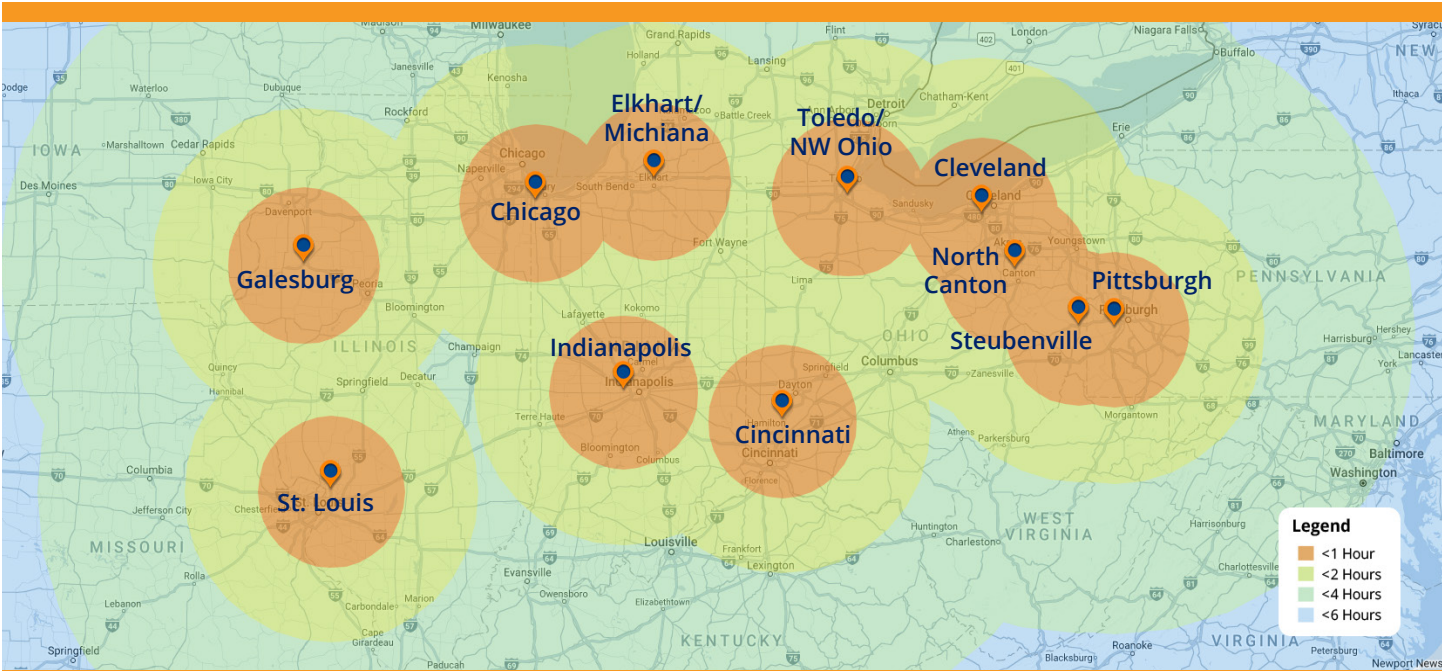

EMERGENCY SPILL RESPONSE

SUNPRO emergency services are available 24 hours a day, 365 days a year. With multiple service centers throughout the Midwest, we're always close by with the equipment and professional service you need. Day or night, our team is ready to respond to any spill or emergency.

TRUE PARTNERSHIP

SUNPRO and Savage together offer the scope and services you need, whether you're dealing with an emergency, planned maintenance, in-plant operations, or moving mission-critical materials. Working with us means working with a partner you can count on.

24 Hour Emergency Response Line: 1-800-488-0910

NORTH CANTON

7640 Whipple Ave NW
North Canton, OH 44720
P: 330-966-0910
F: 330-966-1954

CINCINNATI

4410 Lefferson Ave
Middletown, OH 45044
P: 513-259-0445

CLEVELAND

6511 Eastland Rd
Unit 110
Brook Park, OH 44142
P: 440-973-4707
F: 440-973-4709

STEUBENVILLE

235 North 3rd St
Steubenville, OH 43952
P: 740-314-8498
F: 740-792-4163

TOLEDO/NW OHIO

6915 Commodore Dr
Walbridge, OH 43465
P: 567-297-4272

GALESBURG

945 Monmouth Blvd
Galesburg, IL 61401
P: 330-361-7636

ST. LOUIS

4491 Wanda Rd
Edwardsville, IL 62025
P: 618-791-4860

CHICAGO

500 Kennedy Ave
Schererville, IN 46375
P: 219-322-9054
F: 219-322-1054

INDIANAPOLIS

9251 E. US Hwy 36
Suite 9
Avon, IN 46123
P: 317-602-3063
F: 317-602-3223

ELKHART/ MICHIANA

53971 North Park
Elkhart, IN 46514
P: 574-262-3556
F: 574-262-9780

PITTSBURGH

700 Millers Run Rd
PO Box 442
Cuddy, PA 15031
P: 412-220-4429
F: 412-220-4433

SunproServices.com
SavageServices.com